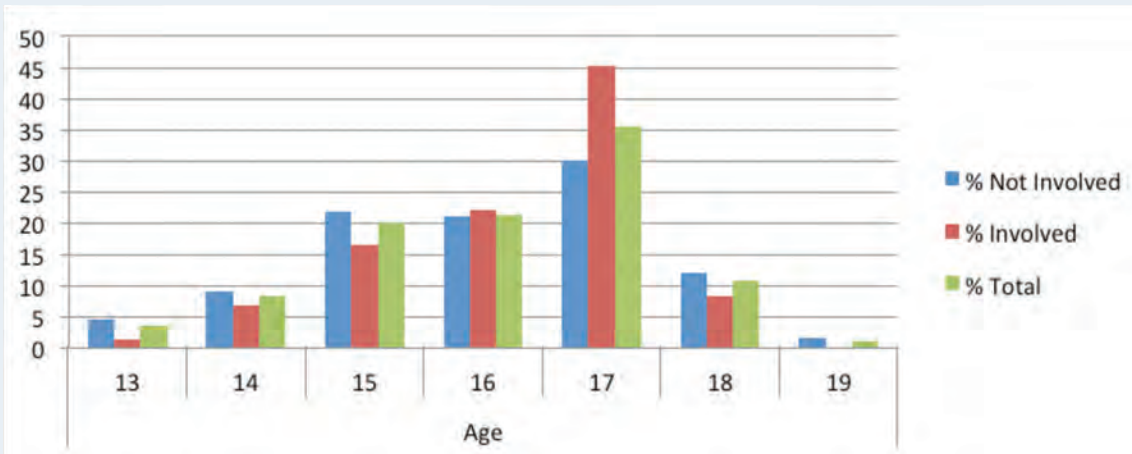

DETAINEE PROFILE

Who was Involved in the Riot?

The Department has not kept clear records of the number of detainees involved in the riot or the extent of their involvement. Those assessed to be ‘involved’ in the following graphs are the 73 detainees who were transferred on the night to Hakea Prison because their cells were unusable.²⁵⁶

Figure 7.

Figure 8.

256 This is not a completely accurate figure but is the best available.