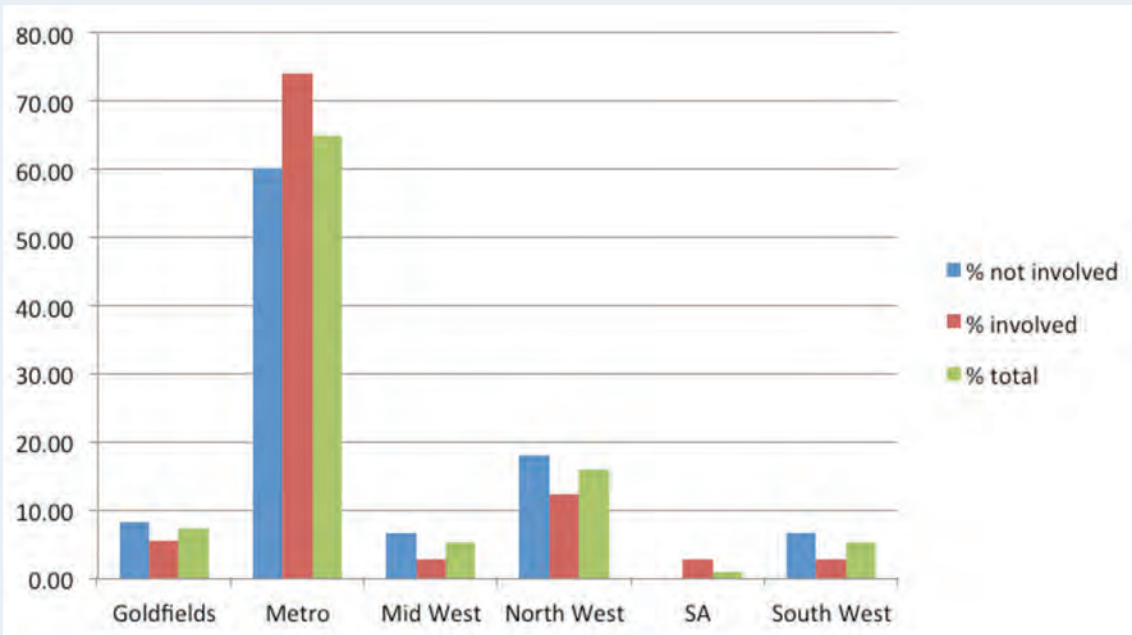

DETAINEE PROFILE

Who was Involved in the Riot?

The Department has not kept clear records of the number of detainees involved in the riot or the extent of their involvement. Those assessed to be ‘involved’ in the following graphs are the 73 detainees who were transferred on the night to Hakea Prison because their cells were unusable.²⁵⁶

Figure 7.

Figure 8.

256 This is not a completely accurate figure but is the best available.